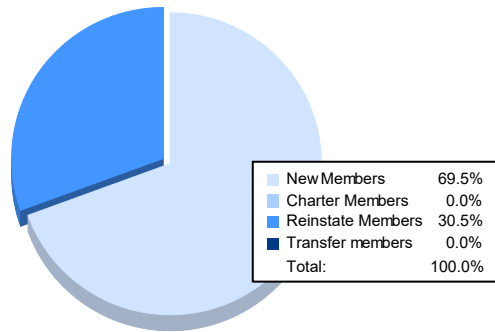

Year	New Clubs	Dropped Clubs	Gain/ Loss Clubs	New Members	Charter Members	Reinstate Members	Transfer Members	Total Member Added	Total Members Dropped	Gain/ Loss Members
2016-2017	1	0	1	115	25	19	3	162	141	21
2017-2018	0	1	-1	129	4	11	3	147	214	-67
2018-2019	0	0	0	93	4	26	4	127	132	-5
2019-2020	0	0	0	83	0	28	0	111	155	-44
2020-2021	0	0	0	41	0	18	0	59	121	-62
<b>Average</b>	<b>0</b>	<b>0</b>	<b>0</b>	<b>92</b>	<b>7</b>	<b>20</b>	<b>2</b>	<b>121</b>	<b>153</b>	<b>-31</b>

### Membership Composition June 2021 Cumulative