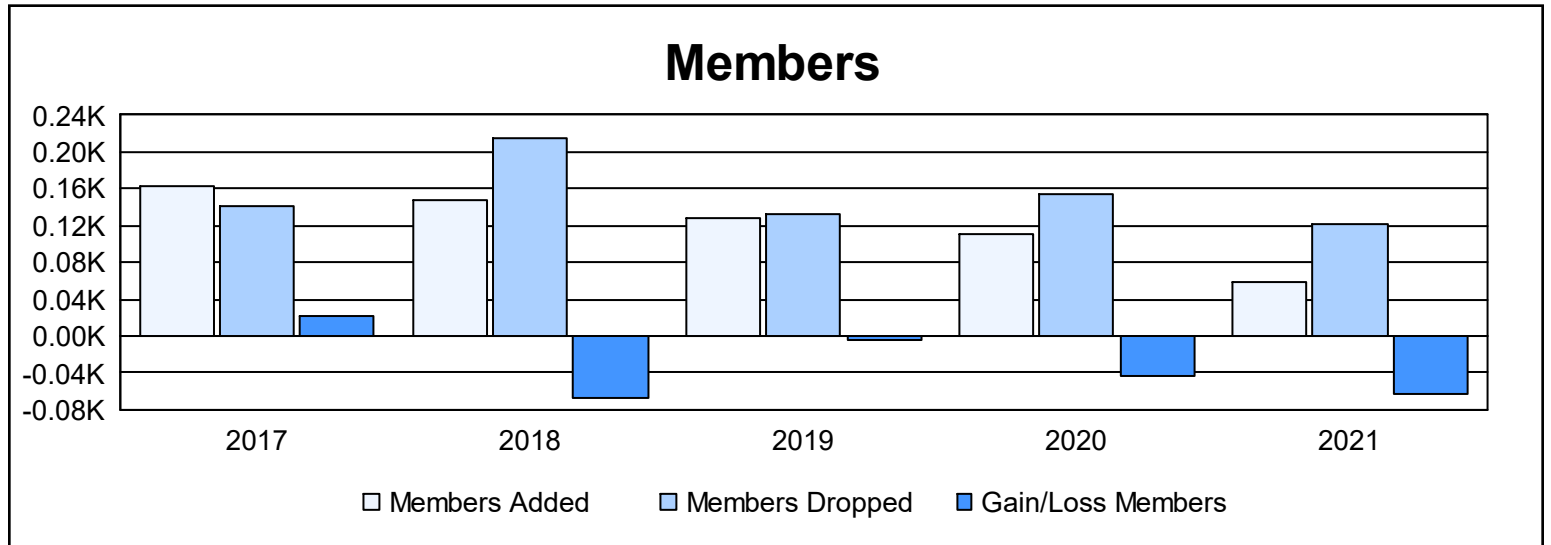

Year	New Clubs	Dropped Clubs	Gain/ Loss Clubs	New Members	Charter Members	Reinstate Members	Transfer Members	Total Member Added	Total Members Dropped	Gain/ Loss Members
2016-2017	1	0	1	115	25	19	3	162	141	21
2017-2018	0	1	-1	129	4	11	3	147	214	-67
2018-2019	0	0	0	93	4	26	4	127	132	-5
2019-2020	0	0	0	83	0	28	0	111	155	-44
2020-2021	0	0	0	41	0	18	0	59	121	-62
<b>Average</b>	<b>0</b>	<b>0</b>	<b>0</b>	<b>92</b>	<b>7</b>	<b>20</b>	<b>2</b>	<b>121</b>	<b>153</b>	<b>-31</b>

### Membership Composition June 2021 Cumulative