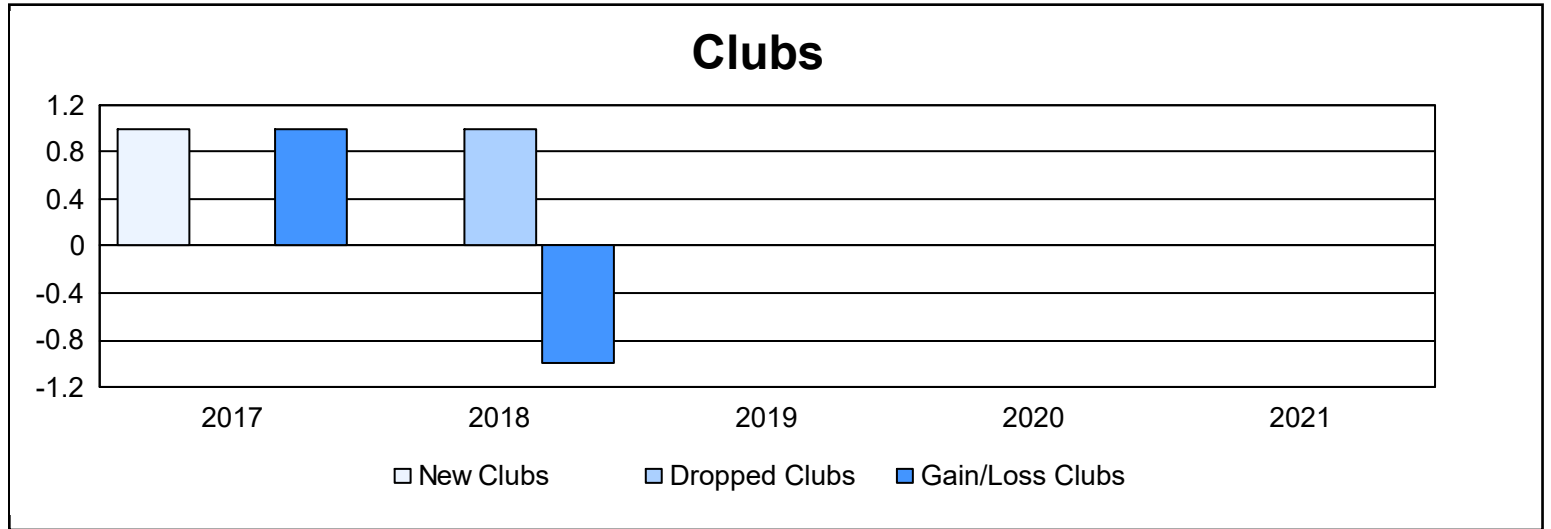

Year	New Clubs	Dropped Clubs	Gain/ Loss Clubs	New Members	Charter Members	Reinstate Members	Transfer Members	Total Member Added	Total Members Dropped	Gain/ Loss Members
2016-2017	1	0	1	115	25	19	3	162	141	21
2017-2018	0	1	-1	129	4	11	3	147	214	-67
2018-2019	0	0	0	93	4	26	4	127	132	-5
2019-2020	0	0	0	83	0	28	0	111	155	-44
2020-2021	0	0	0	41	0	18	0	59	121	-62
<b>Average</b>	<b>0</b>	<b>0</b>	<b>0</b>	<b>92</b>	<b>7</b>	<b>20</b>	<b>2</b>	<b>121</b>	<b>153</b>	<b>-31</b>

### Membership Composition June 2021 Cumulative